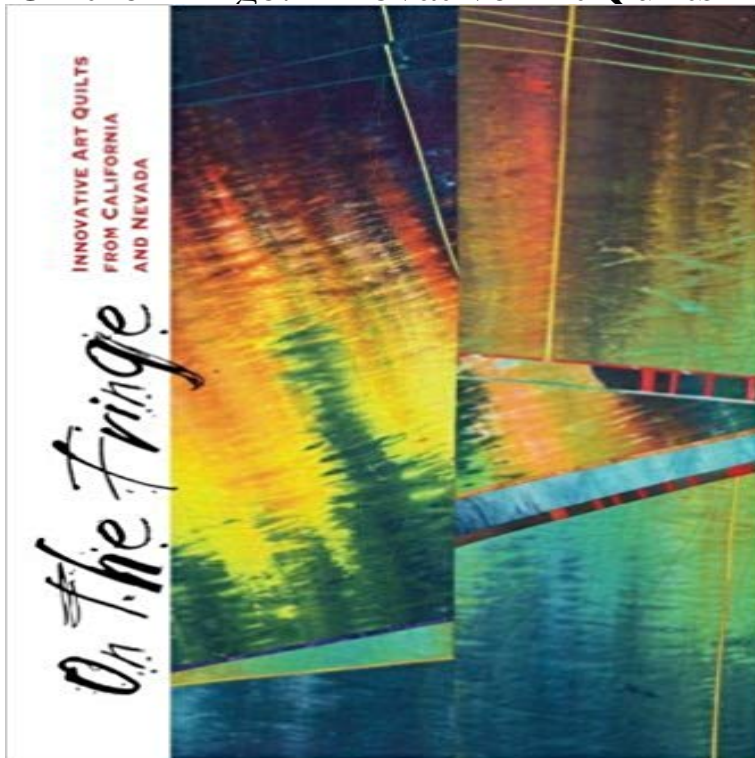

On the Fringe: Innovative Art Quilts from California & Nevada

On the Fringe showcases the exciting art quilts and expanding quilt vocabulary of artists from the Northern California/Northern Nevada Region of Studio Art Quilt Associates (SAQA). The work - whether representational or abstract - uses diverse materials and a variety of surface design techniques, such as photography, painting, dyeing, stitch resist, screen printing and more. On the Fringe was first presented at the Texas Quilt Museum, from June 30 through September 25, 2016. The exhibition was juried by Dr. Sandra Sider.